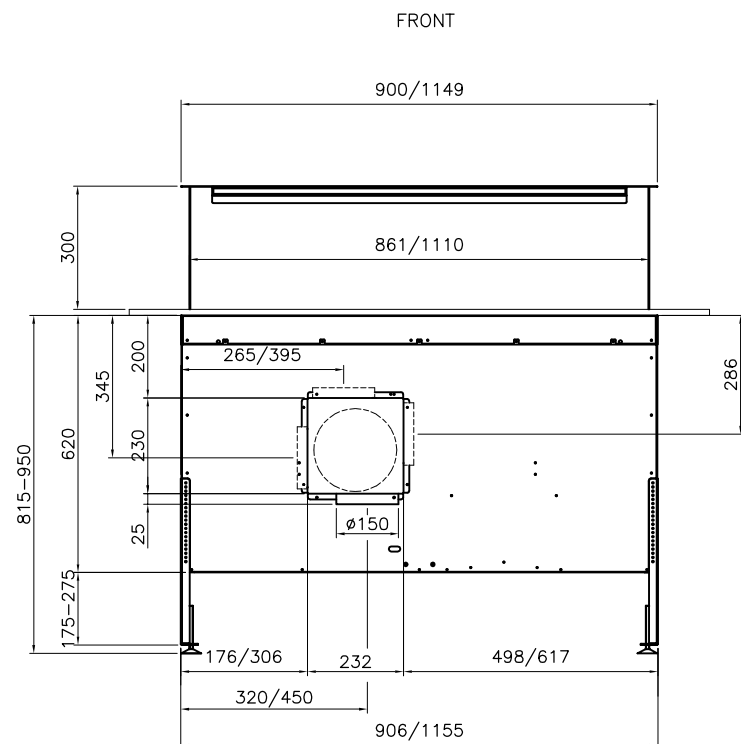

FORATURA PIANO
CUTOUT COUNTERTOP

VISTA FRONTALE
FRONT VIEW

VISTA POSTERIORE
BACK VIEW

ZAIRA

ZAIRA + AMD

FORO SU PIANO
CUTOUT COUNTERTOP

ZAIRA + AMR
+ AME
+ AMF

FORO SU PIANO
CUTOUT COUNTERTOP