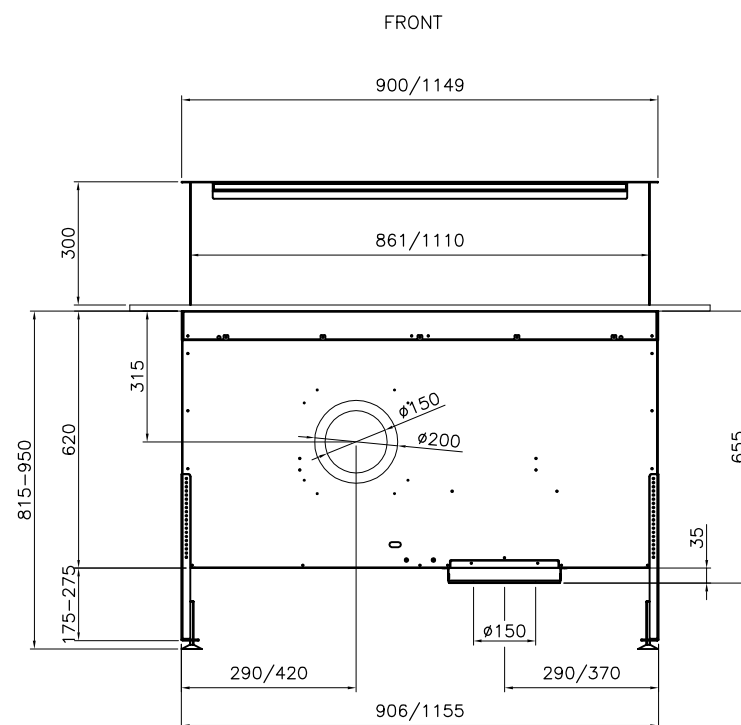

FORATURA PIANO
CUTOUT COUNTERTOP

VISTA FRONTALE
FRONT VIEW

VISTA POSTERIORE
BACK VIEW

ZAIRA

ZAIRA + AMD

FORO SU PIANO
CUTOUT COUNTERTOP

ZAIRA + AMR
+ AME
+ AMF

FORO SU PIANO
CUTOUT COUNTERTOP