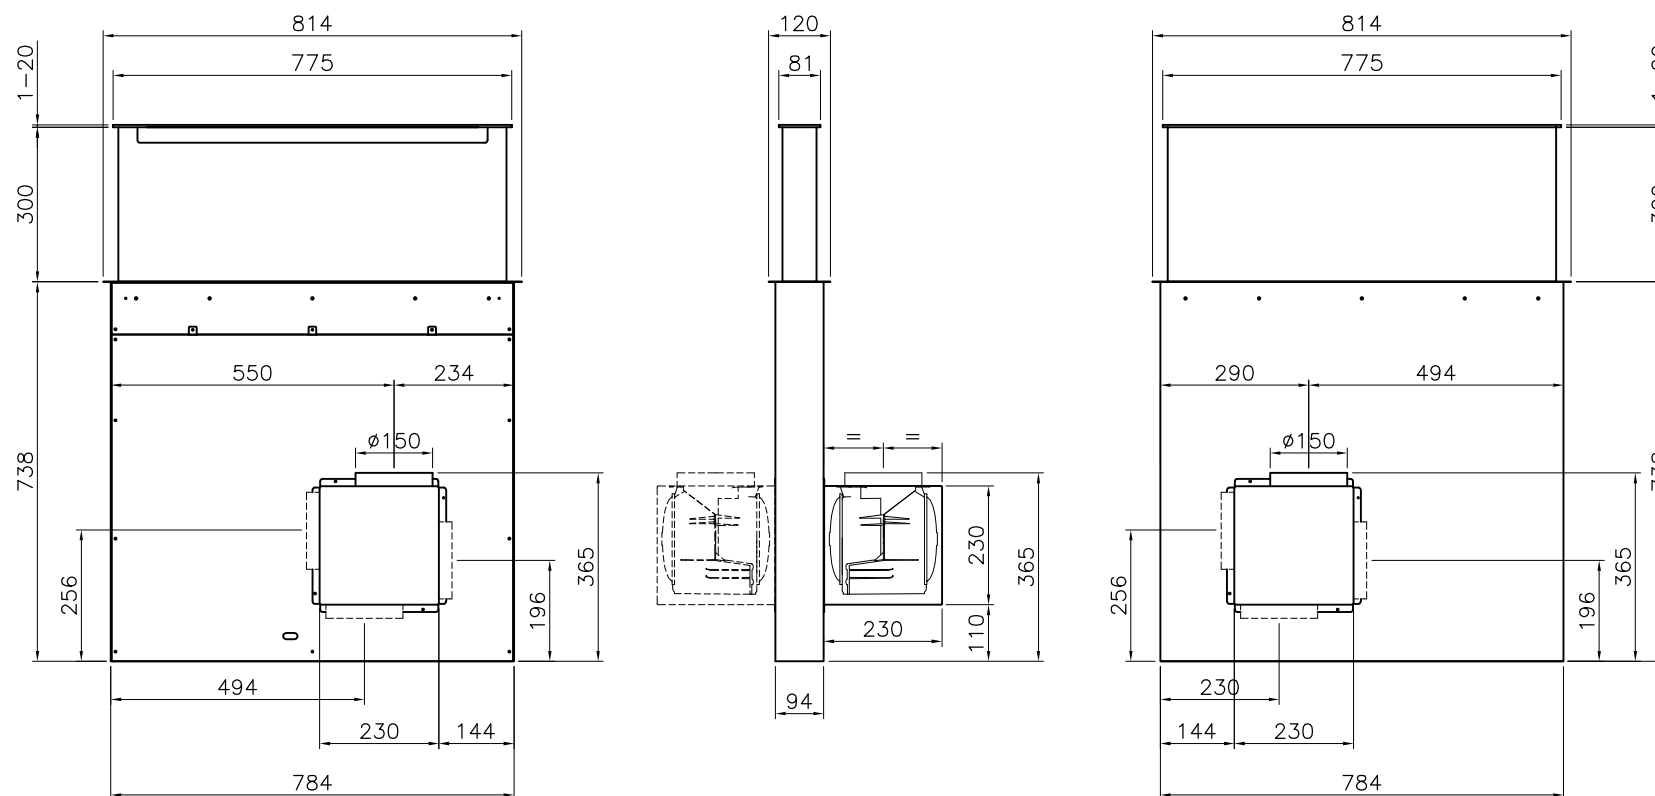

NUOVA VERSIONE—NEW VERSION
FLFKTRA 90 + AMD