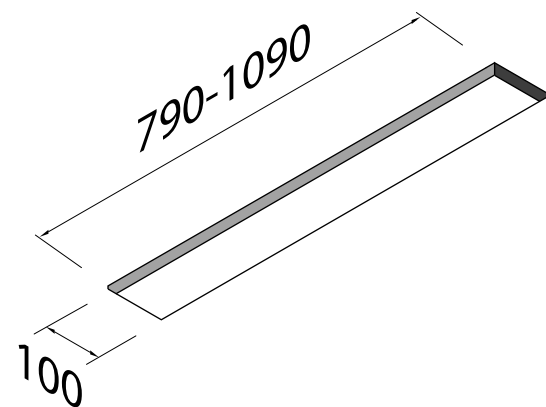

FORATURA PIANO  
CUTOUT COUNTERTOP