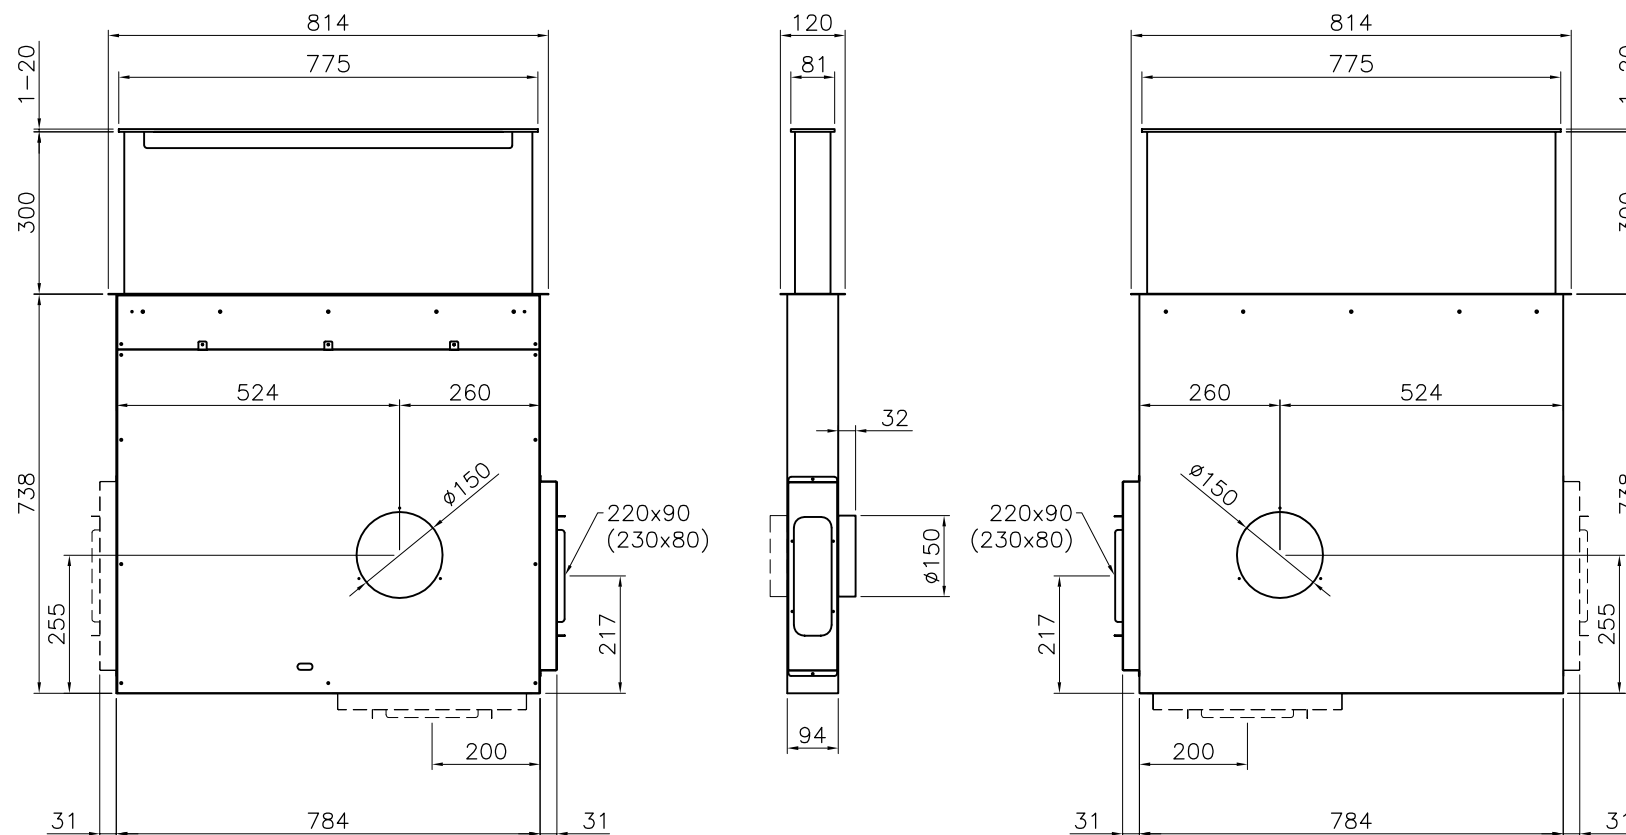

ELEKTRA 90

NUOVA VERSIONE—NEW VERSION
ELEKTRA 90 + AME + AMR + AMF