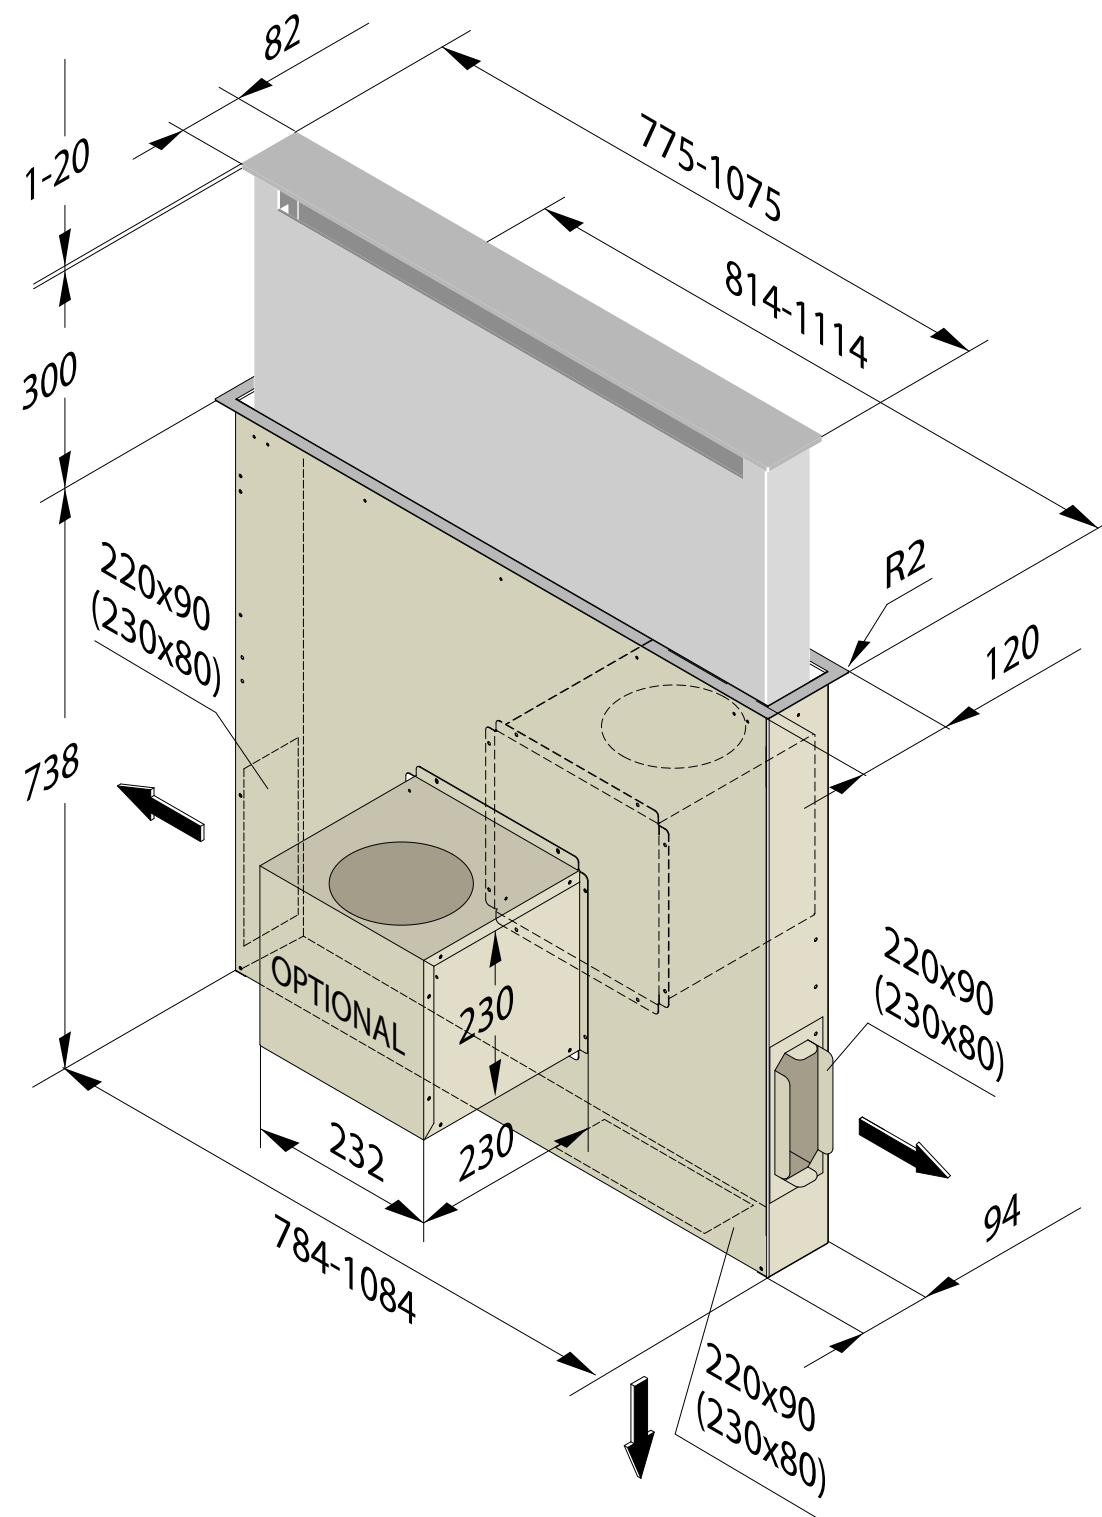

FORATURA PIANO  
CUTOUT COUNTERTOP