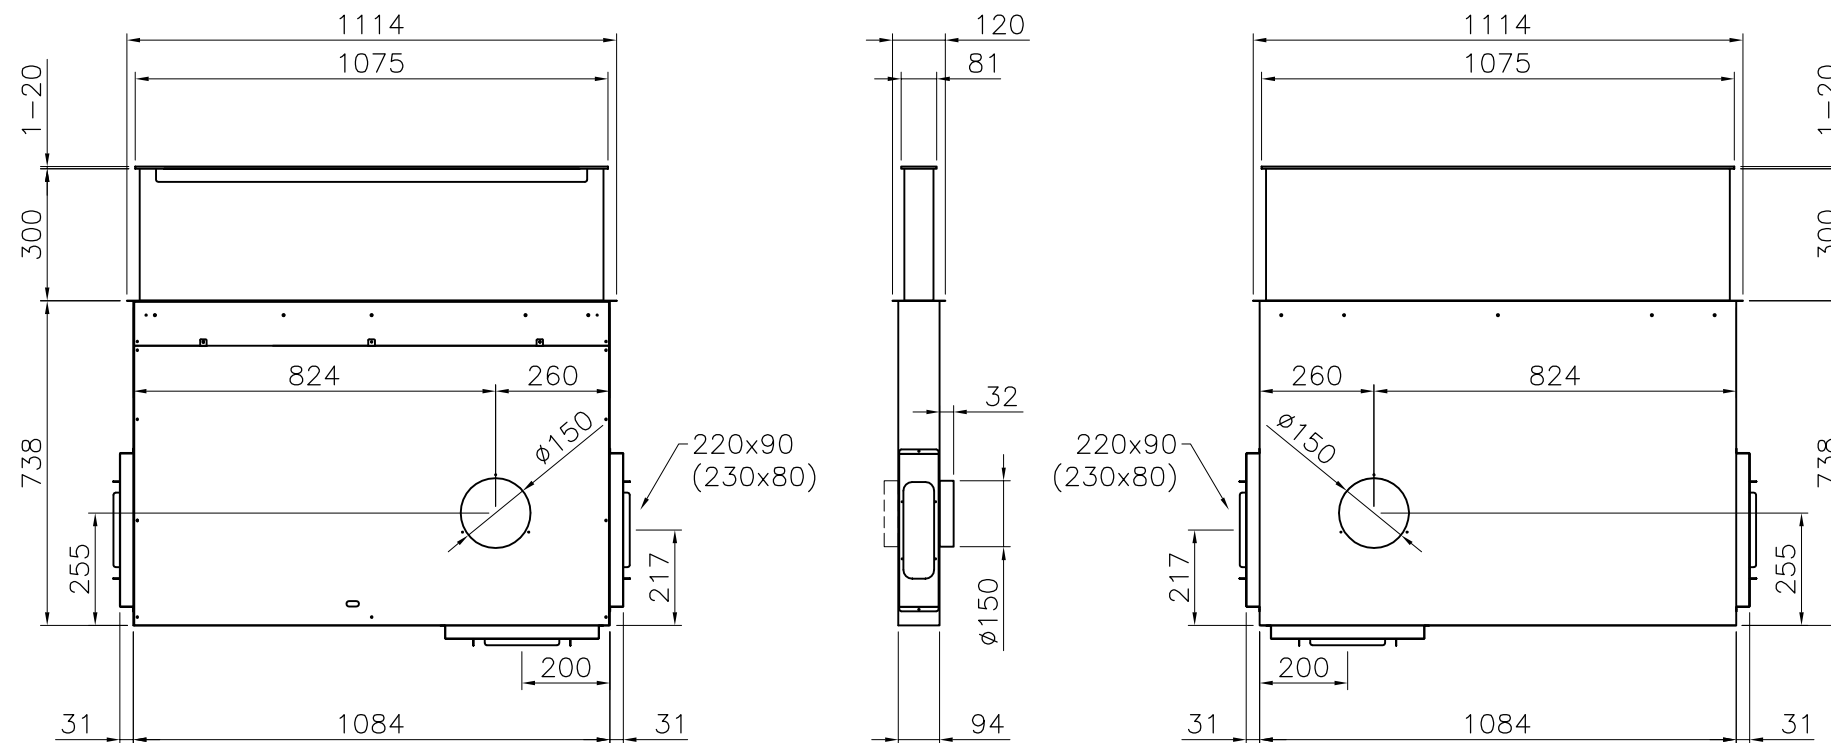

ELEKTRA 120

ELEKTRA 120 + AME + AMR + AMF